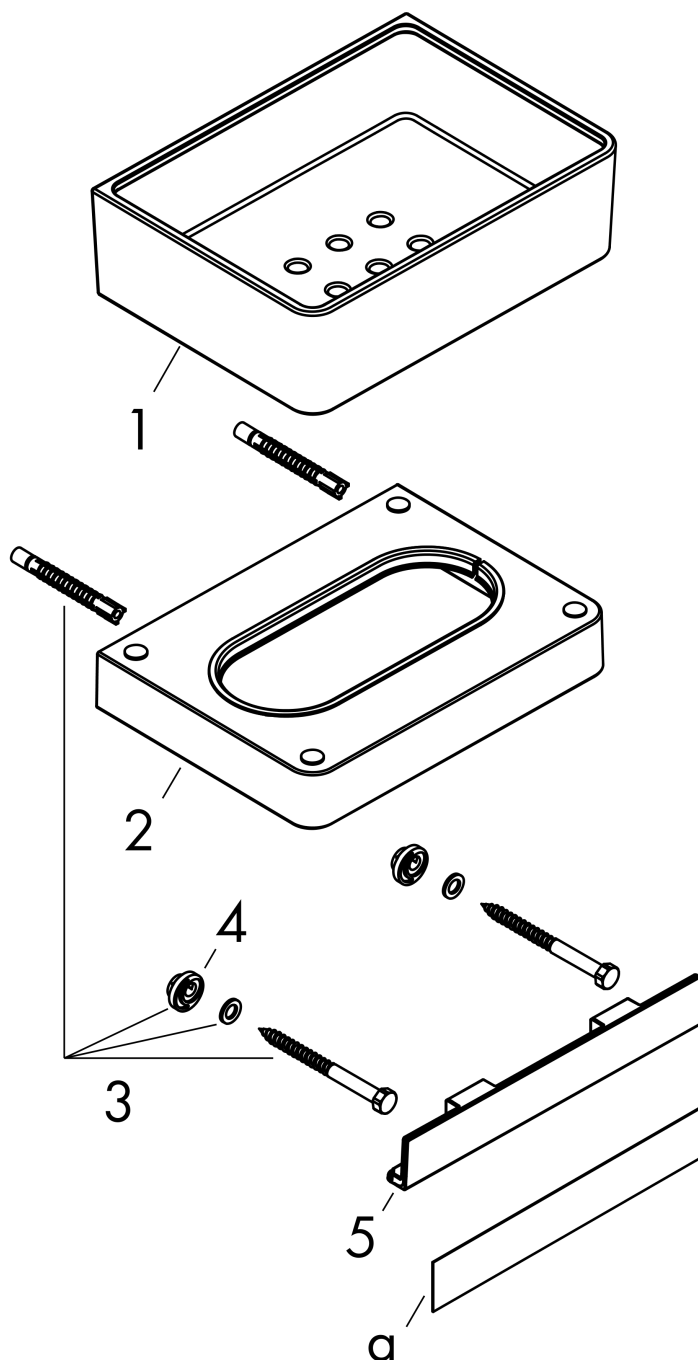

**AXOR Universal Softsquare
Shower Basket**

Finishes : Part no. : **42802000**

Features

- Wall-mounted
- Adaptor set #42870XXX must be used when installing on a rail
- Metal holder
- Material shelf: Glass
- With drain holes
- With mounting material
- Concealed fastening
- Diameter of drilled hole: 6 mm
- Suitable for installation inside shower compartment

Item details

List Price \$ 322.00

Product image

Scale drawing

**AXOR Universal Softsquare
Shower Basket**
Finishes : Part no. : **42802000**

Exploded drawing

Year of production: >11/14

**AXOR Universal Softsquare
Shower Basket**

Finishes : Part no. : **42802000**

Spare parts list

Year of production: >11/14

Pos.		Part no.	Price	PU
1	soap dish	92423000	-	1
2	support element	92424000	-	1
3	mounting set	92841000	-	1
4	excentric socket	97604000	-	1
5	cover	92427000	-	1
a	cover	42890000	-	1
b	set of adapters	42870000	-	1
c	mounting kit for two-sided glass montage	42841000	-	1