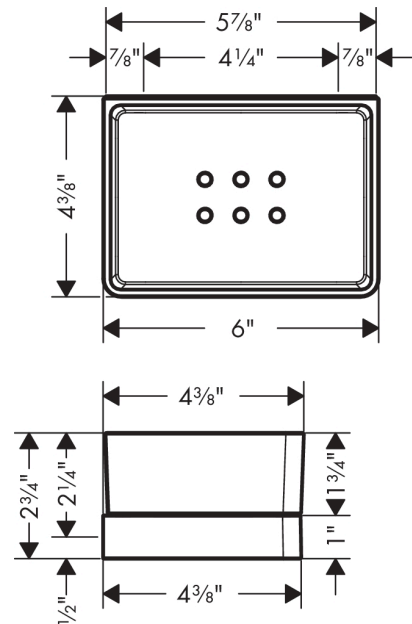

**AXOR Universal Softsquare
Shower Basket**

Finishes : Part no. : **42802000**

Features

- Wall-mounted
- Adaptor set #42870XXX must be used when installing on a rail
- Metal holder
- Material shelf: Glass
- With drain holes
- With mounting material
- Concealed fastening
- Diameter of drilled hole: 6 mm
- Suitable for installation inside shower compartment

Item details

List Price \$ 322.00

Product image

Scale drawing

**AXOR Universal Softsquare
Shower Basket**
Finishes : Part no. : **42802000**

Exploded drawing

Year of production: >11/14

**AXOR Universal Softsquare
Shower Basket**

Finishes : Part no. : **42802000**

Spare parts list

Year of production: >11/14

Pos.		Part no.	Price	PU
1	soap dish	92423000	-	1
2	support element	92424000	-	1
3	mounting set	92841000	-	1
4	excentric socket	97604000	-	1
5	cover	92427000	-	1
a	cover	42890000	-	1
b	set of adapters	42870000	-	1
c	mounting kit for two-sided glass montage	42841000	-	1